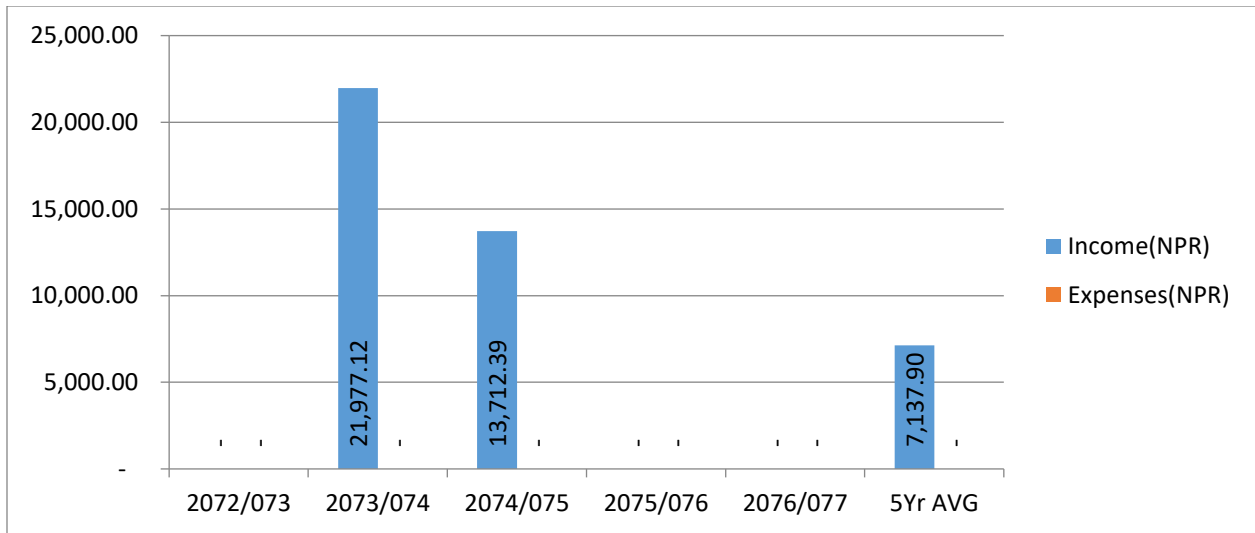

Note: *Expenses do not include Staff Expenses and Expenses Directly incurred by Head Office.*

Profile Edited on: 30 December, 2020