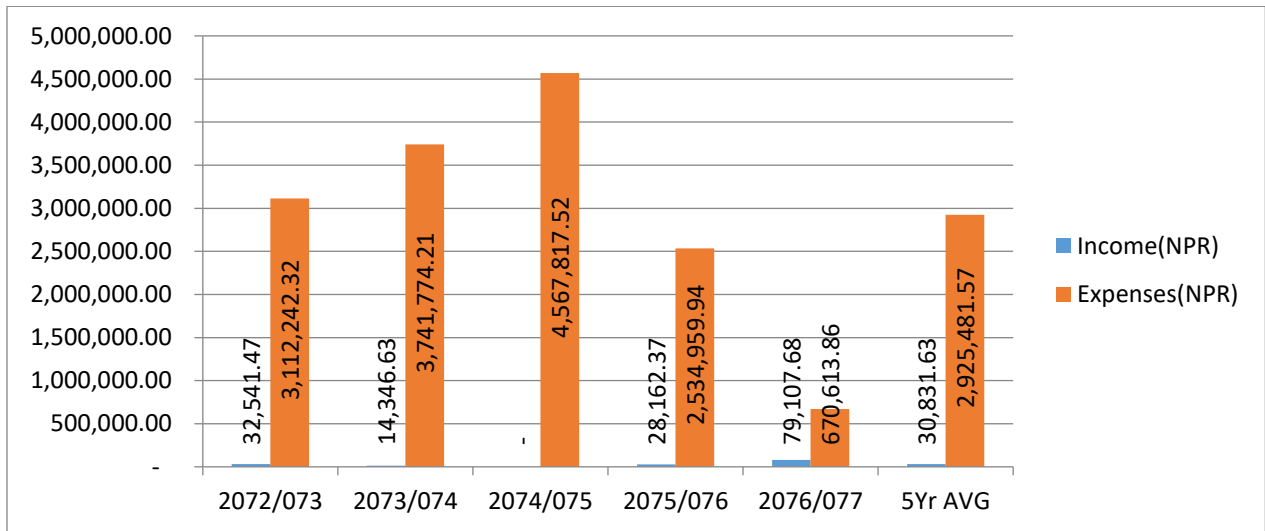

Financial Overview (Income & Expenditure)

Fiscal Year	Income(NPR)	Expenses(NPR)
2072/073	32,541.47	3,112,242.32
2073/074	14,346.63	3,741,774.21
2074/075	-	4,567,817.52
2075/076	28,162.37	2,534,959.94
2076/077	79,107.68	670,613.86
5Yr AVG	30,831.63	2,925,481.57