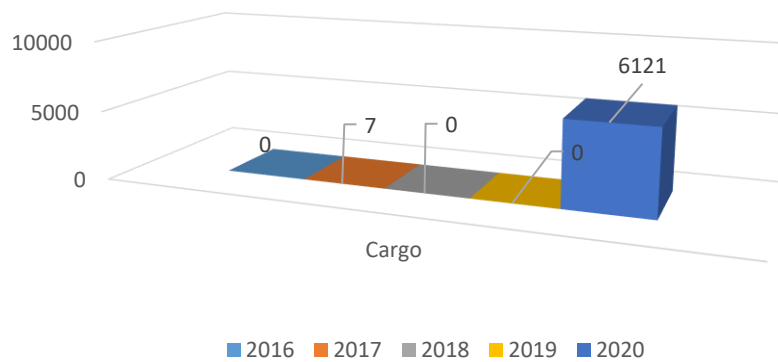

Financial Overview (Income & Expenditure)

Fiscal Year	Income(NPR)	Expenses(NPR)
2072/073	32,541.47	3,112,242.32
2073/074	14,346.63	3,741,774.21
2074/075	-	4,567,817.52
2075/076	28,162.37	2,534,959.94
2076/077	79,107.68	670,613.86
5Yr AVG	30,831.63	2,925,481.57

Note: *Expenses do not include Staff Expenses and Expenses Directly incurred by Head Office.*

Thamkharka Flight Movement Data 2016 - 2020

Aircraft Movement

Pax Movement

Cargo Movement (In KGs)

* Data 2020 (upto November)