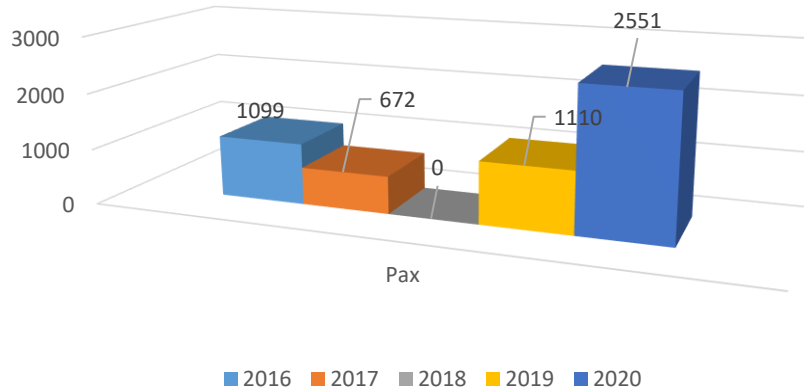

Pax Movement