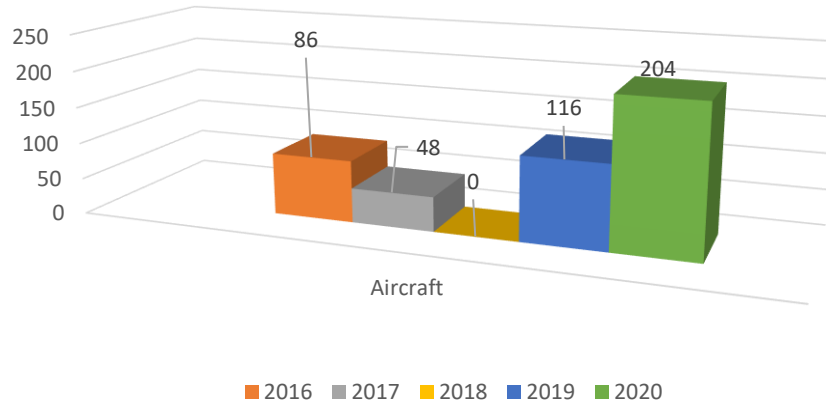

Thamkharka Flight Movement Data 2016 - 2020

Aircraft Movement