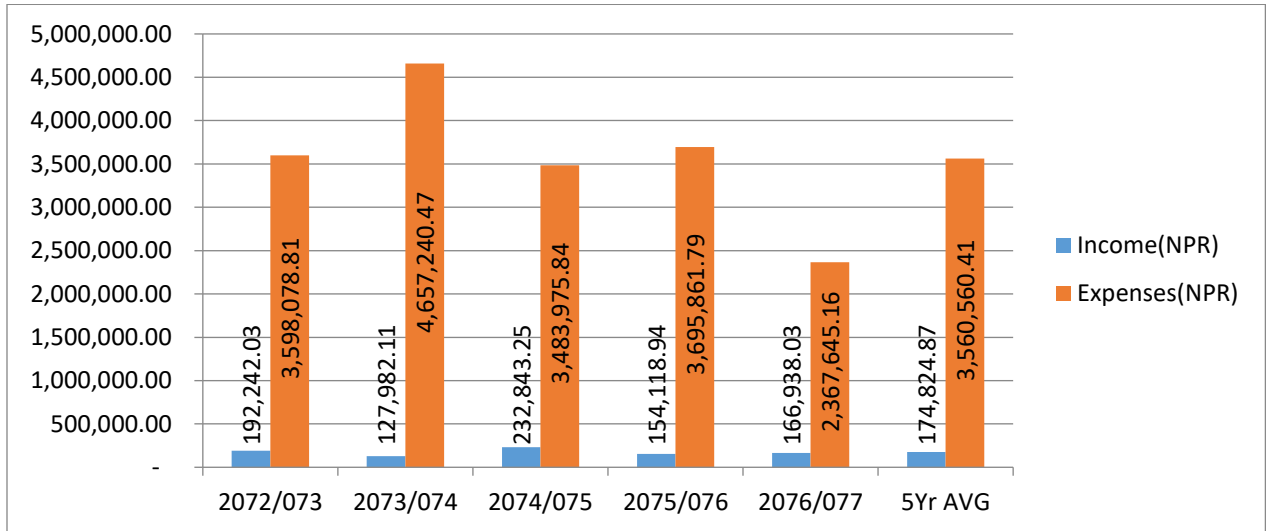

Financial Overview (Income & Expenditure)

Fiscal Year	Income(NPR)	Expenses(NPR)
2072/073	192,242.03	3,598,078.81
2073/074	127,982.11	4,657,240.47
2074/075	232,843.25	3,483,975.84
2075/076	154,118.94	3,695,861.79
2076/077	166,938.03	2,367,645.16
5Yr AVG	174,824.87	3,560,560.41