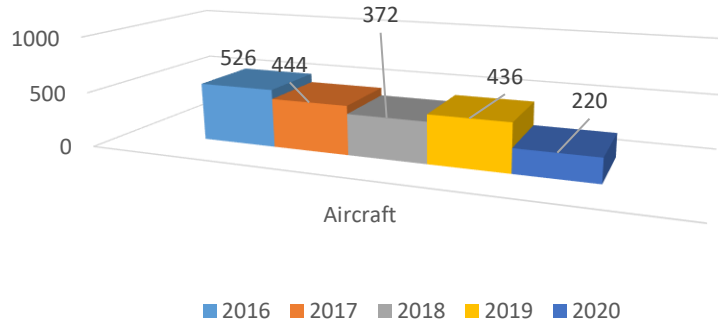

Bhojpur Flight Movement Comparison 2016-2020

Aircraft Movement