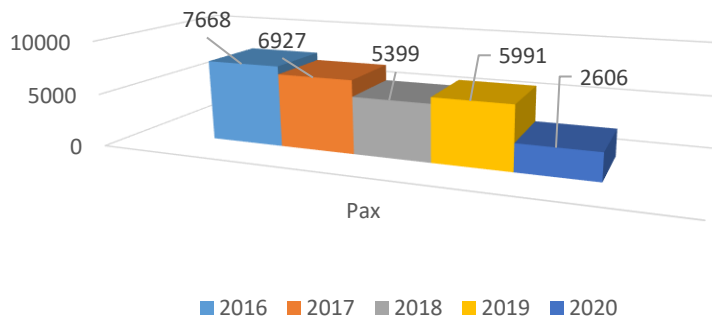

Pax Movement