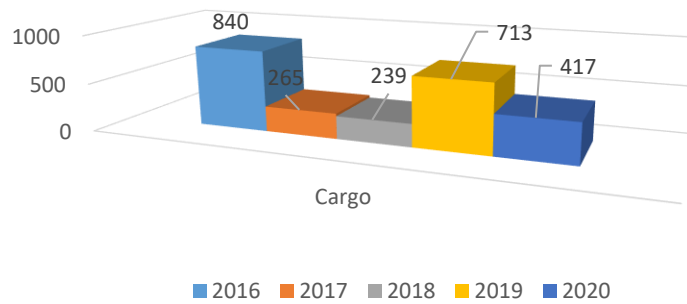

Financial Overview (Income & Expenditure)

Fiscal Year	Income(NPR)	Expenses(NPR)
2072/073	192,242.03	3,598,078.81
2073/074	127,982.11	4,657,240.47
2074/075	232,843.25	3,483,975.84
2075/076	154,118.94	3,695,861.79
2076/077	166,938.03	2,367,645.16
5Yr AVG	174,824.87	3,560,560.41

Note: Expenses do not include Staff Expenses and Expenses Directly incurred by Head Office.

Bhojpur Flight Movement Comparison 2016-2020

Aircraft Movement

Pax Movement

Cargo Movement (In KGs)

* Data 2020 (upto November)