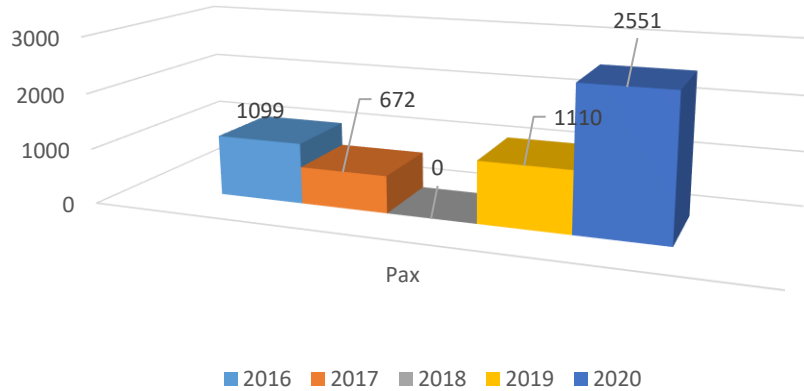

Pax Movement