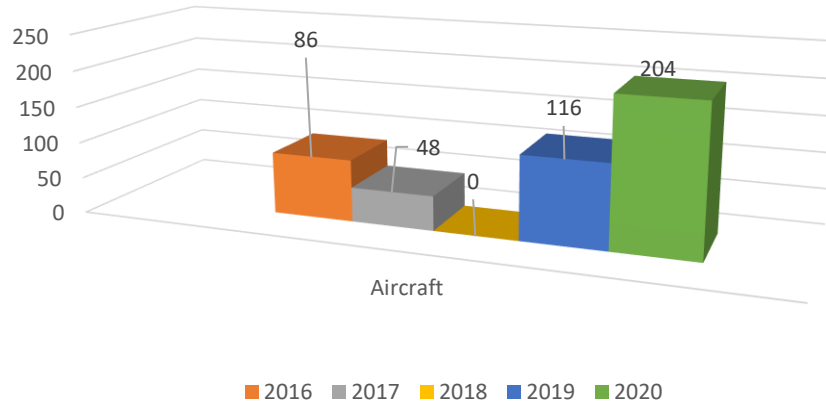

Thamkharka Flight Movement Data 2016 - 2020

Aircraft Movement