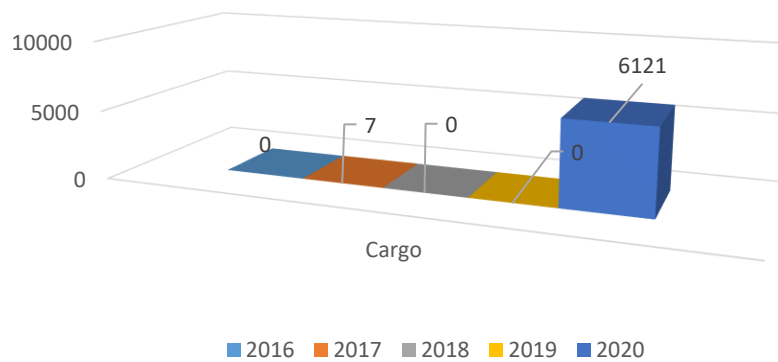

Financial Overview (Income & Expenditure)

Fiscal Year	Income(NPR)	Expenses(NPR)
2072/073	32,541.47	3,112,242.32
2073/074	14,346.63	3,741,774.21
2074/075	-	4,567,817.52
2075/076	28,162.37	2,534,959.94
2076/077	79,107.68	670,613.86
5Yr AVG	30,831.63	2,925,481.57

Note: *Expenses do not include Staff Expenses and Expenses Directly incurred by Head Office.*

Thamkharka Flight Movement Data 2016 - 2020

Aircraft Movement

Pax Movement

Cargo Movement (In KGs)

* Data 2020 (upto November)