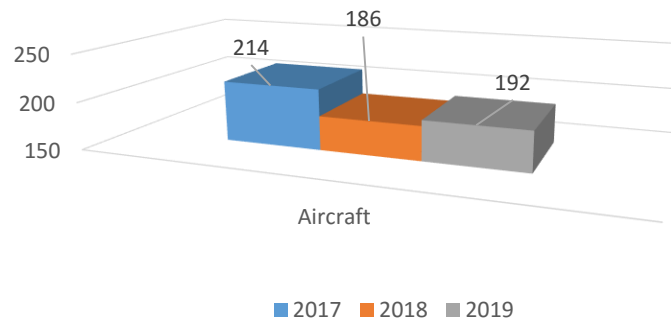

Salle Flight Movement Comparison 2017-2019

Aircraft Movement